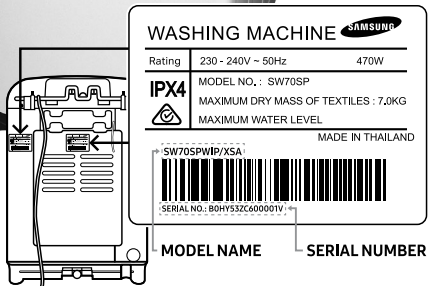

Got a question?

ASK
US

Government of Western Australia
Department of Mines, Industry Regulation and Safety
Consumer Protection

Urgent Samsung top loader washing machine safety recall

Samsung has recalled some top loader washing machines because they can catch fire. Find the model number on a sticker on the back of your washing machine. These are the ones to look for: