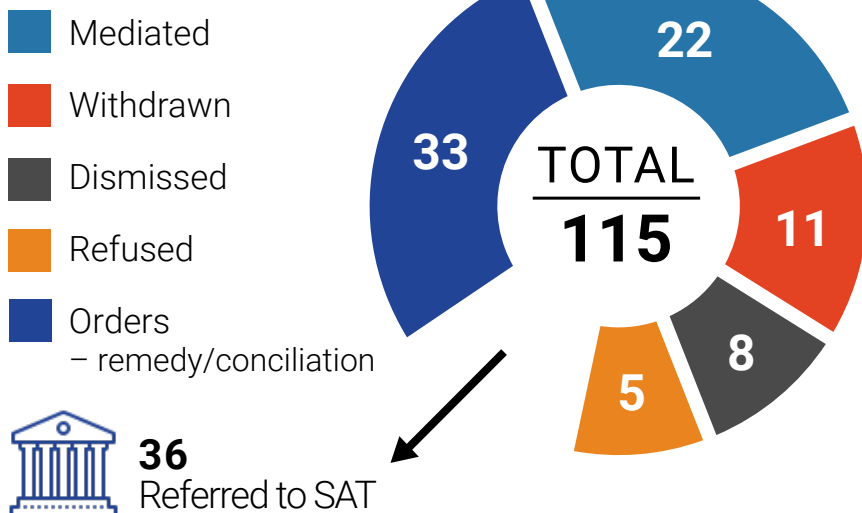

Building disputes

October 2022

Number of complaints

+4.6% change
from last month

+5.7% from this
time last year

Top 5 complaint types

Complaints by year

Decisions/outcomes

Active
complaints

489*

Average
days to
close

169

Data correct as at 1/11/22.