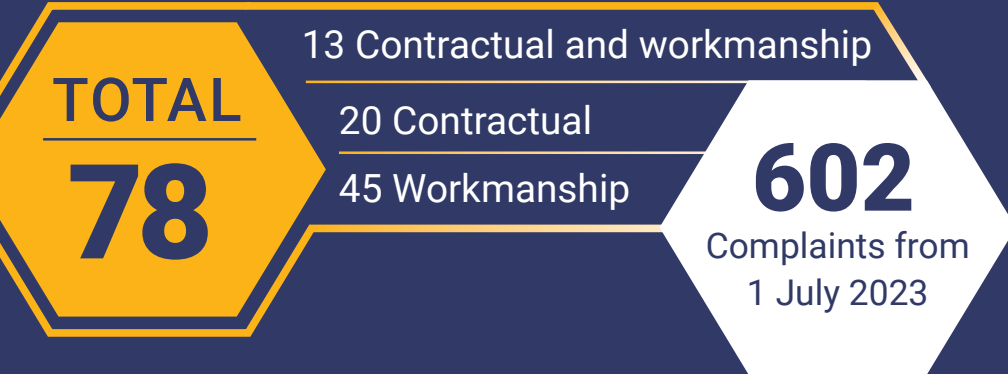

Building disputes

December 2023

Number of complaints

+18% from this time last year

-26% from last month

Top 5 complaint types

Complaints by year

Decisions/outcomes

20 Referred to SAT

Active complaints

568

Average days to close

168