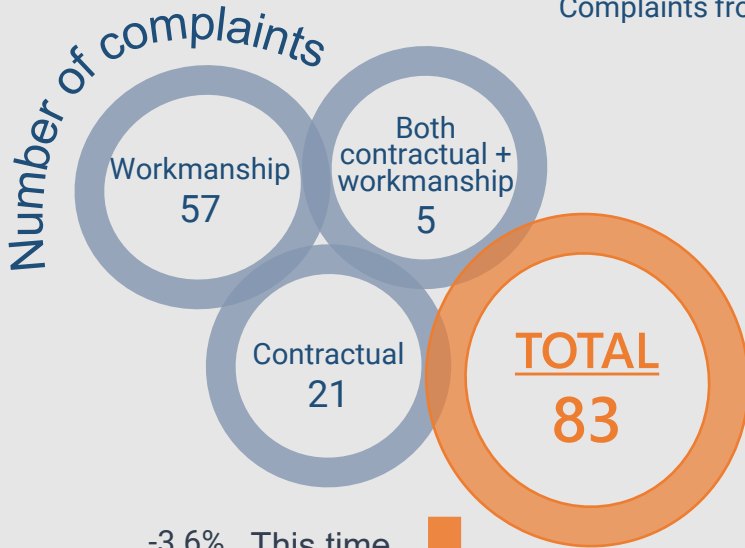

# Building disputes September 2022

Complaints from 1 July 2022

252

-3.6% This time last year (86)  
-16.9% Change from last month (97)

\*As of 1 Oct 2022