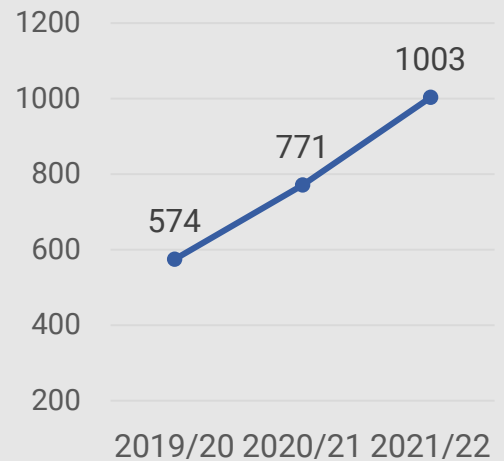

# Building disputes September 2022

Complaints from 1 July 2022

252

-3.6% This time last year (86)  
-16.9% Change from last month (97)

\*As of 1 Oct 2022