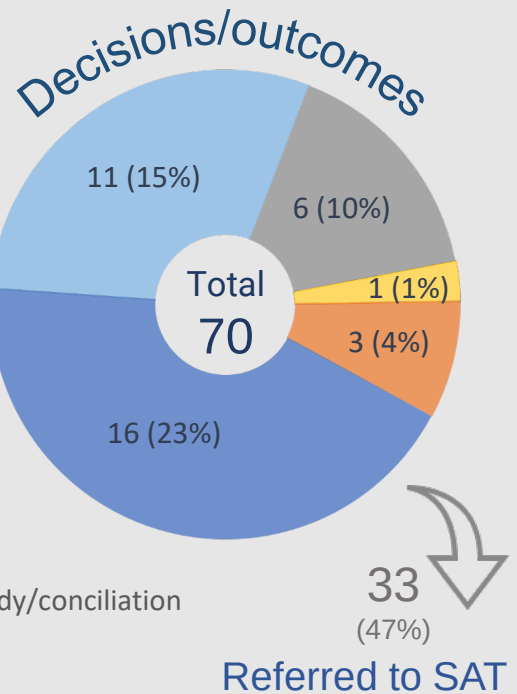

# Building disputes September 2022

Complaints from 1 July 2022

252

-3.6% This time last year (86)  
-16.9% Change from last month (97)

\*As of 1 Oct 2022